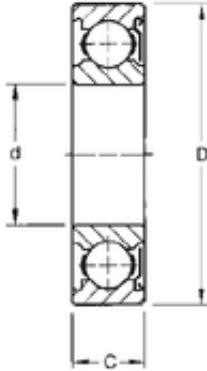

## Timken 9112KD deep groove ball bearings

Bearing No. 9112KD

Size	60x95x18 mm
Bore Diameter	60 mm
Outer Diameter	95 mm
Width	18 mm
d	60 mm
D	95 mm
B	18 mm
C	18 mm
Weight	0,417 Kg
Basic dynamic load rating (C)	33,4 kN

9112KD Bearing 2D drawings and 3D CAD models