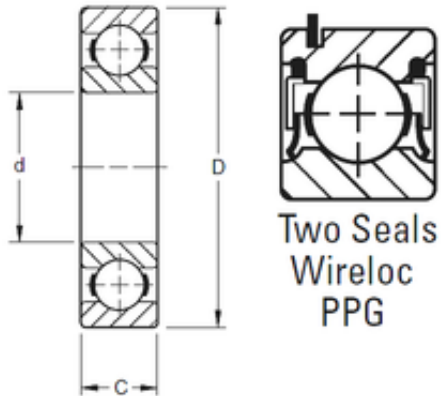

Timken W205PPG deep groove ball bearings

Bearing No. W205PPG

Size	25x52x20.62 mm
Bore Diameter	25 mm
Outer Diameter	52 mm
Width	20,62 mm
d	25 mm
D	52 mm
B	20,62 mm
C	20,62 mm
Weight	0,177 Kg
Basic dynamic load rating (C)	15600 kN

W205PPG Bearing 2D drawings and 3D CAD models