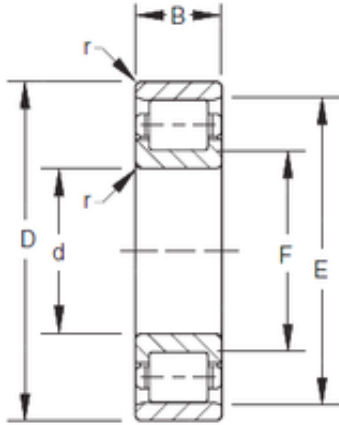

RJ  
RIJ

Timken 45RIJ196 cylindrical roller bearings

Bearing No. 45RIJ196

Bore Diameter	114,3 mm
Outer Diameter	187 mm
d	114,3 mm
F	130 mm
D	203,2 mm
E	187 mm
B	33,34 mm
C	33,34 mm
r max	3 mm

45RIJ196 Bearing 2D drawings and 3D CAD models